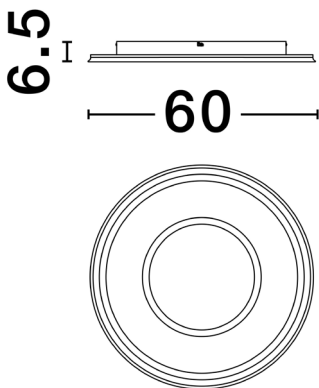

NOVA LUCE

PRODUCT DATASHEET

Version: 001

PRODUCT PHOTOGRAPH

TECHNICAL DRAWING

GENERAL INFORMATION

Product Code	9248178
Collection	Decorative
Product Category	Ceiling
Product Family	Figin
Mounting Location	Ceiling
Application Environment	Indoor
Specifications	

DIMENSION & WEIGHT

LxWxH (cm)	D: 60 H: 6.5
Cut out (cm)	N/A
Weight (Kgr)	4.1

MATERIAL & COLOR

Product Color	Gold
Body Material	Steel & Aluminium & Acrylic

APPLICATION & MOUNTING

Ambient Working Temp.	Max 45 oC
Type of Protection	IP20
Dimmable	Yes
Type of Dimming	Dimmable by Remote
Mounting type	Surface
Mounting Depth (cm)	N/A
Led Module Replaceable	No
Light Source	LED

Power (Nominal)	49 W
Input voltage (Nominal)	220-240Vac
Mains Frequency	50/60Hz

PHOTOMETRICAL DATA

Luminous Flux	2771 lm
Color Temperature	2700-5000K
Light Color (Designation)	WW - CW

WARRANTY

Warranty	3 Years
----------	----------------