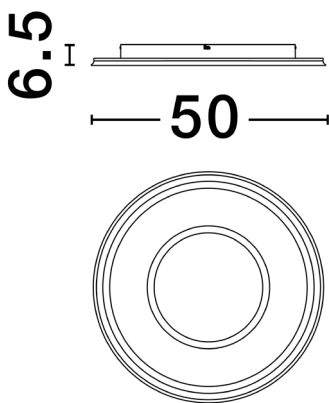

NOVA LUCE

PRODUCT DATASHEET

Version: 001

PRODUCT PHOTOGRAPH

TECHNICAL DRAWING

GENERAL INFORMATION

Product Code	9248179
Collection	Decorative
Product Category	Ceiling
Product Family	Figin
Mounting Location	Ceiling
Application Environment	Indoor
Specifications	

DIMENSION & WEIGHT

LxWxH (cm)	D: 50 H: 6.5
Cut out (cm)	N/A
Weight (Kgr)	3.1

MATERIAL & COLOR

Product Color	Gold
Body Material	Steel & Aluminium & Acrylic

APPLICATION & MOUNTING

Ambient Working Temp.	Max 45 oC
Type of Protection	IP20
Dimmable	Yes
Type of Dimming	Dimmable by Remote
Mounting type	Surface
Mounting Depth (cm)	N/A
Led Module Replaceable	No
Light Source	LED

NOVA LUCE S.A

Schimatari Viotias
32009, Greece

+30 22620 58 121
+30 22620 56 743

info@novaluce.com
www.novaluce.com