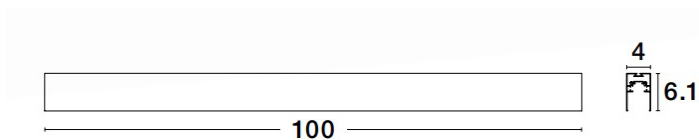

COMPATIBLE WITH

— On/Off Driver: N/A

— Triac Driver: N/A

— Dali Driver: N/A

GENERAL INFORMATION

Product Code	9252001
Product Category	Low Voltage Tracks
Product Family	Buxton Magnetic
Mounting Location	Ceiling
Application Environment	Indoor

DIMENSION & WEIGHT

LxWxH (cm)	L: 100 W: 4 H: 6,1
Cut out (cm)	0
Weight (Kgr)	1.56

MATERIAL & COLOR

Product Color	Black
Body Material	Aluminium
Cover Material	N/A

APPLICATION & MOUNTING

Ambient Working Temp.	45 C
Type of Protection	IP20
Protection Class IK	IK08
Dimmable	Yes
Type of Dimming (Optional)	Triac
Mounting type	Surface/Suspended
Mounting Depth (cm)	Ceiling
Led Module Replaceable	N/A
Light Source	N/A
Adjustable	No

NOVA LUCE S.A

Schimatari Viotias
32009, Greece

+30 22620 58 121
+30 22620 56 743

info@novaluce.com
www.novaluce.com