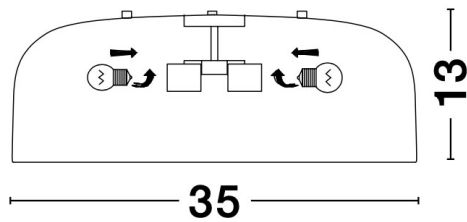

NOVA LUCE

PRODUCT DATASHEET

Version: 001

PRODUCT PHOTOGRAPH

TECHNICAL DRAWING

GENERAL INFORMATION

Product Code	926811
Collection	Decorative
Product Category	Ceiling
Product Family	Perleto
Mounting Location	Ceiling
Application Environment	Indoor

DIMENSION & WEIGHT

LxWxH (cm)	D: 35 H: 13
Cut out (cm)	N/A
Weight (Kgr)	1.2

MATERIAL & COLOR

Product Color	Gold Leaf
Body Material	Acrylic & Metal

APPLICATION & MOUNTING

Ambient Working Temp.	Max 45 oC
Type of Protection	IP20
Dimmable	Depends on the lamp
Type of Dimming (Optional)	N/A
Mounting type	Ceiling
Mounting Depth (cm)	N/A
Led Module Replaceable	Yes
Light Source	LED E27