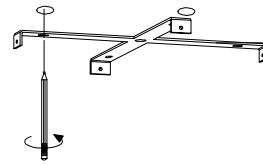

NOVA LUCE

9285420

4 4

1. Turn off the general switch

2. Mark the areas

3. Drill holes on the marked areas

4. Apply plastic anchors & screws

5. Connect the wires

6. Put the canopy in place & Apply the side screws

7. Turn on the general switch