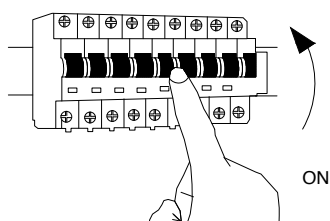

NOVA LUCE

9285420

4 4

1. Turn off the general switch

2. Mark the areas

3. Drill holes on the marked areas

4. Apply plastic anchors & screws

5. Connect the wires

6. Put the canopy in place & Apply the side screws

7. Turn on the general switch