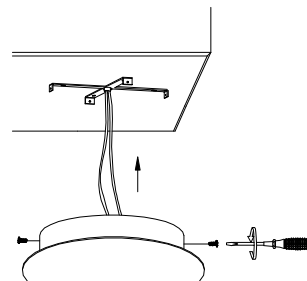

NOVA LUCE

9285420

4 4

1. Turn off the general switch

2. Mark the areas

3. Drill holes on the marked areas

4. Apply plastic anchors & screws

5. Connect the wires

6. Put the canopy in place & Apply the side screws

7. Turn on the general switch