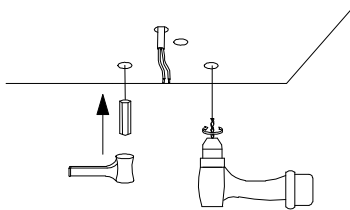

NOVA LUCE

9285420

4 4

1. Turn off the general switch

2. Mark the areas

3. Drill holes on the marked areas

4. Apply plastic anchors & screws

5. Connect the wires

6. Put the canopy in place & Apply the side screws

7. Turn on the general switch