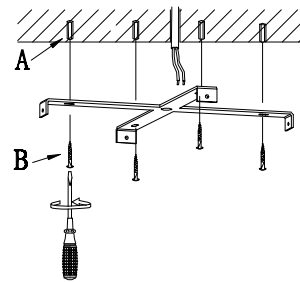

NOVA LUCE

9285420

4 4

1. Turn off the general switch

2. Mark the areas

3. Drill holes on the marked areas

4. Apply plastic anchors & screws

5. Connect the wires

6. Put the canopy in place & Apply the side screws

7. Turn on the general switch