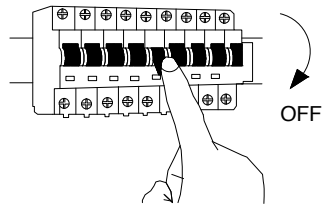

NOVA LUCE

9285420

4 4

1. Turn off the general switch

2. Mark the areas

3. Drill holes on the marked areas

4. Apply plastic anchors & screws

5. Connect the wires

6. Put the canopy in place & Apply the side screws

7. Turn on the general switch