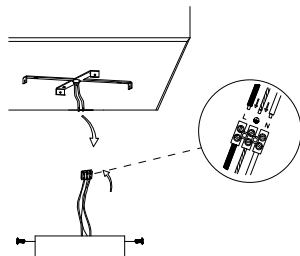

NOVA LUCE

9285420

4 4

1. Turn off the general switch

2. Mark the areas

3. Drill holes on the marked areas

4. Apply plastic anchors & screws

5. Connect the wires

6. Put the canopy in place & Apply the side screws

7. Turn on the general switch