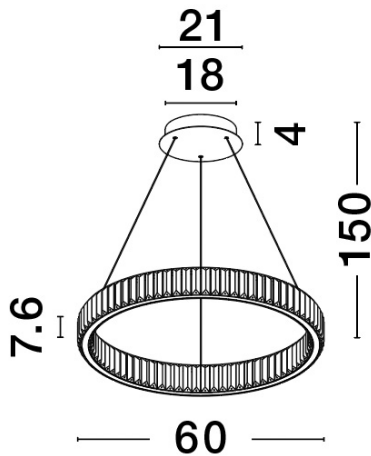

GENERAL INFORMATION

Product Code	9333075
Collection	Decorative
Product Category	Suspension
Product Family	Aurelia
Mounting Location	Ceiling
Application Environment	Indoor

DIMENSION & WEIGHT

LxWxH (cm)	D: 60 H: 150
Cut out (cm)	N/A
Weight (Kgr)	5.0

MATERIAL & COLOR

Product Color	Gold
Body Material	Metal & Crystal

APPLICATION & MOUNTING

Ambient Working Temp.	Max 45 oC
Type of Protection	IP20
Dimmable	Yes
Type of Dimming (Optional)	Triac
Mounting type	Ceiling
Mounting Depth (cm)	N/A
Led Module Replaceable	No
Light Source	LED

NOVA LUCE S.A

Schimatari Viotias
32009, Greece

+30 22620 58 121
+30 22620 56 743

info@novaluce.com
www.novaluce.com