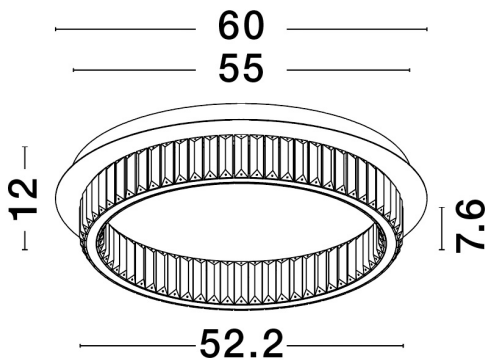

NOVA LUCE

PRODUCT DATASHEET

Version: 001

PRODUCT PHOTOGRAPH

TECHNICAL DRAWING

GENERAL INFORMATION

Product Code	9333080
Collection	Decorative
Product Category	Ceiling
Product Family	Aurelia
Mounting Location	Ceiling
Application Environment	Indoor

DIMENSION & WEIGHT

LxWxH (cm)	D: 60 H: 12
Cut out (cm)	N/A
Weight (Kgr)	7.0

MATERIAL & COLOR

Product Color	Gold
Body Material	Metal & Crystal

APPLICATION & MOUNTING

Ambient Working Temp.	Max 45 oC
Type of Protection	IP20
Dimmable	Yes
Type of Dimming (Optional)	Triac
Mounting type	Ceiling
Mounting Depth (cm)	N/A
Led Module Replaceable	No
Light Source	LED

Power (Nominal)	41W
Input voltage (Nominal)	220-240Vac
Mains Frequency	50/60Hz

PHOTOMETRICAL DATA

Luminous Flux	2505 lm
Color Temperature	3500K
Light Color (Designation)	Neutral White

WARRANTY

Warranty	3 Years
----------	----------------