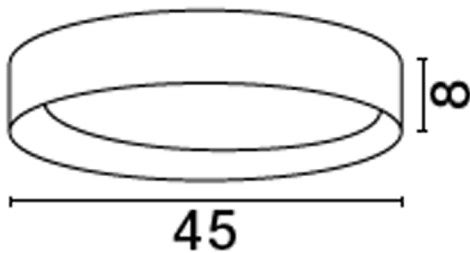

NOVA LUCE

PRODUCT DATASHEET

Version: 001

PRODUCT PHOTOGRAPH

TECHNICAL DRAWING

GENERAL INFORMATION

Product Code	9345527
Collection	Decorative
Product Category	Ceiling
Product Family	Stake
Mounting Location	Ceiling
Application Environment	Indoor

DIMENSION & WEIGHT

LxWxH (cm)	D: 45 H: 8
Cut out (cm)	N/A
Weight (Kgr)	3.6

MATERIAL & COLOR

Product Color	Sandy Black
Body Material	Aluminium & Wood & Acrylic

APPLICATION & MOUNTING

Ambient Working Temp.	Max 45 oC
Type of Protection	IP20
Dimmable	Yes
Type of Dimming (Optional)	Triac
Mounting type	Ceiling
Mounting Depth (cm)	N/A
Led Module Replaceable	No
Light Source	LED