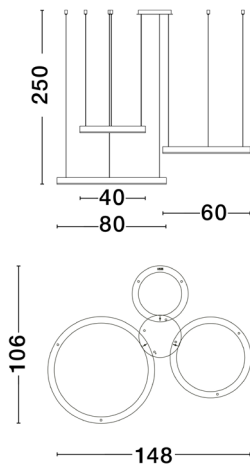

NOVA LUCE

PRODUCT DATASHEET

Version: 001

PRODUCT PHOTOGRAPH

TECHNICAL DRAWING

GENERAL INFORMATION

Product Code	9345653
Collection	Decorative
Product Category	Suspension
Product Family	Elowen
Mounting Location	Ceiling
Application Environment	Indoor
Specifications	

DIMENSION & WEIGHT

LxWxH (cm)	106 (D:40-60-80) H:250
Cut out (cm)	N/A
Weight (Kgr)	7.0

MATERIAL & COLOR

Product Color	Brushed Gold
Body Material	Aluminium & Silicone

APPLICATION & MOUNTING

Ambient Working Temp.	Max 45 oC
Type of Protection	IP20
Dimmable	Yes
Type of Dimming	Triac
Mounting type	Surface
Mounting Depth (cm)	N/A
Led Module Replaceable	No
Light Source	LED

Power (Nominal)	180 W
Input voltage (Nominal)	220-240Vac
Mains Frequency	50/60Hz

PHOTOMETRICAL DATA

Luminous Flux	8891 lm
Color Temperature	3000K
Light Color (Designation)	Warm White

WARRANTY

Warranty	3 Years
----------	----------------