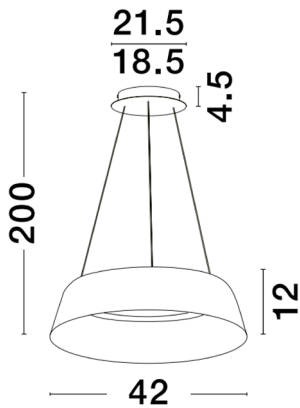

NOVA LUCE

PRODUCT DATASHEET

Version: 001

PRODUCT PHOTOGRAPH

TECHNICAL DRAWING

GENERAL INFORMATION

Product Code	9345655
Collection	Decorative
Product Category	Suspension
Product Family	Alba
Mounting Location	Ceiling
Application Environment	Indoor

DIMENSION & WEIGHT

LxWxH (cm)	D: 42 H: 200
Cut out (cm)	N/A
Weight (Kgr)	1.9

MATERIAL & COLOR

Product Color	te & Champaign Gold
Body Material	Aluminium

APPLICATION & MOUNTING

Ambient Working Temp.	Max 45 oC
Type of Protection	IP20
Dimmable	Yes
Type of Dimming (Optional)	Triac
Mounting type	Ceiling
Mounting Depth (cm)	N/A
Led Module Replaceable	No
Light Source	LED

Power (Nominal)	42W
Input voltage (Nominal)	220-240Vac
Mains Frequency	50/60Hz

PHOTOMETRICAL DATA

Luminous Flux	1279 lm
Color Temperature	3000K
Light Color (Designation)	Warm White

WARRANTY

Warranty	3 Years
----------	----------------