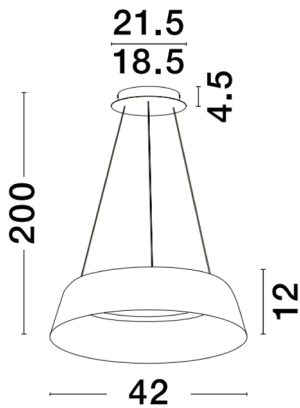

NOVA LUCE

PRODUCT DATASHEET

Version: 001

PRODUCT PHOTOGRAPH

TECHNICAL DRAWING

GENERAL INFORMATION

Product Code	9345656
Collection	Decorative
Product Category	Suspension
Product Family	Alba
Mounting Location	Ceiling
Application Environment	Indoor

DIMENSION & WEIGHT

LxWxH (cm)	D: 42 H: 200
Cut out (cm)	N/A
Weight (Kgr)	1.9

MATERIAL & COLOR

Product Color	Black & Champagne Gold
Body Material	Aluminium

APPLICATION & MOUNTING

Ambient Working Temp.	Max 45 oC
Type of Protection	IP20
Dimmable	Yes
Type of Dimming (Optional)	Triac
Mounting type	Ceiling
Mounting Depth (cm)	N/A
Led Module Replaceable	No
Light Source	LED

Power (Nominal)	42W
Input voltage (Nominal)	220-240Vac
Mains Frequency	50/60Hz

PHOTOMETRICAL DATA

Luminous Flux	1279 lm
Color Temperature	3000K
Light Color (Designation)	Warm White

WARRANTY

Warranty	3 Years
----------	----------------