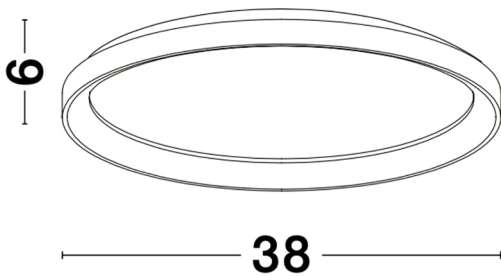

NOVA LUCE

PRODUCT DATASHEET

Version: 001

PRODUCT PHOTOGRAPH

TECHNICAL DRAWING

GENERAL INFORMATION

Product Code	9345681
Collection	Decorative
Product Category	Ceiling
Product Family	Pertino
Mounting Location	Ceiling
Application Environment	Indoor

DIMENSION & WEIGHT

LxWxH (cm)	D: 38 H: 6
Cut out (cm)	N/A
Weight (Kgr)	1.6

MATERIAL & COLOR

Product Color	Sandy Black
Body Material	Aluminium & Acrylic

APPLICATION & MOUNTING

Ambient Working Temp.	Max 45 oC
Type of Protection	IP20
Dimmable	Yes
Type of Dimming (Optional)	Triac
Mounting type	Ceiling
Mounting Depth (cm)	N/A
Led Module Replaceable	No
Light Source	LED

Power (Nominal)	30W
Input voltage (Nominal)	220-240Vac
Mains Frequency	50/60Hz

PHOTOMETRICAL DATA

Luminous Flux	1785 lm
Color Temperature	2700K
Light Color (Designation)	Warm White

WARRANTY

Warranty	3 Years
----------	----------------