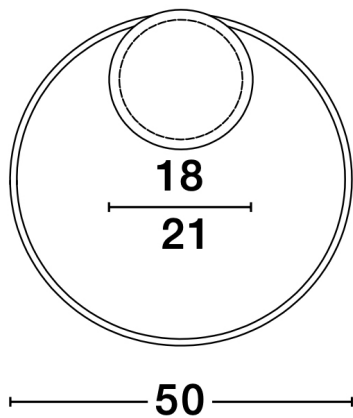

NOVA LUCE

PRODUCT DATASHEET

Version: 001

PRODUCT PHOTOGRAPH

TECHNICAL DRAWING

GENERAL INFORMATION

Product Code	9348071
Collection	Decorative
Product Category	Ceiling
Product Family	Fuline
Mounting Location	Ceiling
Application Environment	Indoor

DIMENSION & WEIGHT

LxWxH (cm)	D: 50 H: 5
Cut out (cm)	N/A
Weight (Kgr)	1.4

MATERIAL & COLOR

Product Color	Gold Leaf
Body Material	Aluminium & Acrylic

APPLICATION & MOUNTING

Ambient Working Temp.	Max 45 oC
Type of Protection	IP20
Dimmable	Yes
Type of Dimming (Optional)	Triac
Mounting type	Ceiling
Mounting Depth (cm)	N/A
Led Module Replaceable	No
Light Source	LED

Power (Nominal)	32W
Input voltage (Nominal)	220-240Vac
Mains Frequency	50/60Hz

PHOTOMETRICAL DATA

Luminous Flux	2320 lm
Color Temperature	3000K
Light Color (Designation)	Warm White

WARRANTY

Warranty	3 Years
----------	----------------