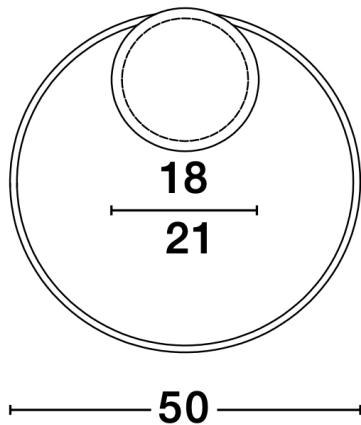

TECHNICAL DRAWING

GENERAL INFORMATION

Product Code	9348072
Collection	Decorative
Product Category	Ceiling
Product Family	Fuline
Mounting Location	Ceiling
Application Environment	Indoor

DIMENSION & WEIGHT

LxWxH (cm)	D: 50 H: 5
Cut out (cm)	N/A
Weight (Kgr)	1.4

MATERIAL & COLOR

Product Color	Sandy White
Body Material	Aluminium & Acrylic

APPLICATION & MOUNTING

Ambient Working Temp.	Max 45 oC
Type of Protection	IP20
Dimmable	Yes
Type of Dimming (Optional)	Triac
Mounting type	Ceiling
Mounting Depth (cm)	N/A
Led Module Replaceable	No
Light Source	LED

NOVA LUCE S.A

Schimatari Viotias
32009, Greece

+30 22620 58 121
+30 22620 56 743

info@novaluce.com
www.novaluce.com