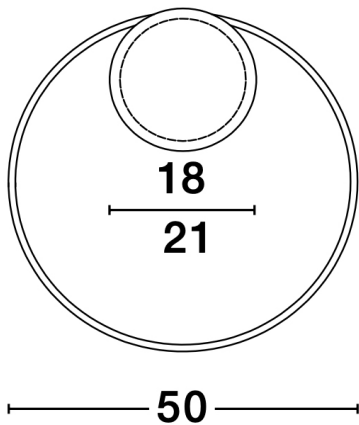

NOVA LUCE

PRODUCT DATASHEET

Version: 001

PRODUCT PHOTOGRAPH

TECHNICAL DRAWING

GENERAL INFORMATION

Product Code	9348073
Collection	Decorative
Product Category	Ceiling
Product Family	Fuline
Mounting Location	Ceiling
Application Environment	Indoor

DIMENSION & WEIGHT

LxWxH (cm)	D: 50 H: 5
Cut out (cm)	N/A
Weight (Kgr)	1.4

MATERIAL & COLOR

Product Color	Sandy Black
Body Material	Aluminium & Acrylic

APPLICATION & MOUNTING

Ambient Working Temp.	Max 45 oC
Type of Protection	IP20
Dimmable	Yes
Type of Dimming (Optional)	Triac
Mounting type	Ceiling
Mounting Depth (cm)	N/A
Led Module Replaceable	No
Light Source	LED

Power (Nominal)	32W
Input voltage (Nominal)	220-240Vac
Mains Frequency	50/60Hz

PHOTOMETRICAL DATA

Luminous Flux	2320 lm
Color Temperature	3000K
Light Color (Designation)	Warm White

WARRANTY

Warranty	3 Years
----------	----------------