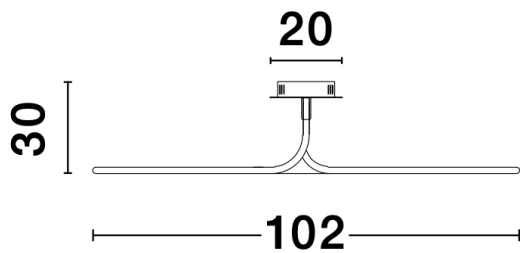

NOVA LUCE

PRODUCT DATASHEET

Version: 001

PRODUCT PHOTOGRAPH

GENERAL INFORMATION

Product Code	9357086
Collection	Decorative
Product Category	Ceiling
Product Family	Fungo
Mounting Location	Ceiling
Application Environment	Indoor

DIMENSION & WEIGHT

LxWxH (cm)	D: 98 H: 26
Cut out (cm)	N/A
Weight (Kgr)	1.7

TECHNICAL DRAWING

MATERIAL & COLOR

Product Color	Gold Leaf
Body Material	Aluminium & Acrylic

APPLICATION & MOUNTING

Ambient Working Temp.	Max 45 oC
Type of Protection	IP20
Dimmable	Yes
Type of Dimming (Optional)	Triac
Mounting type	Ceiling
Mounting Depth (cm)	N/A
Led Module Replaceable	No
Light Source	LED

Power (Nominal)	47W
Input voltage (Nominal)	220-240Vac
Mains Frequency	50/60Hz

PHOTOMETRICAL DATA

Luminous Flux	2630 lm
Color Temperature	3000K
Light Color (Designation)	Warm White

WARRANTY

Warranty	3 Years
----------	----------------