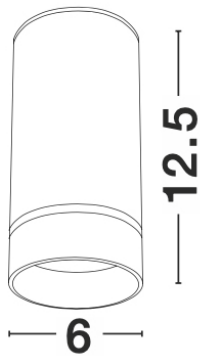

NOVA LUCE

PRODUCT DATASHEET

Version: 001

PRODUCT PHOTOGRAPH

GENERAL INFORMATION

Product Code	9387002
Product Category	Ceiling GU10
Product Family	Esca
Mounting Location	Ceiling
Application Environment	Indoor

DIMENSION & WEIGHT

LxWxH (cm)	D: 6 H: 12,5
Cut out (cm)	0
Weight (Kgr)	0.232

TECHNICAL DRAWING

MATERIAL & COLOR

Product Color	White
Body Material	Aluminium
Cover Material	PMMA

APPLICATION & MOUNTING

Ambient Working Temp.	45 C
Type of Protection	IP20
Protection Class IK	N/A
Dimmable	N/A
Type of Dimming (Optional)	N/A
Mounting type	Surface
Mounting Depth (cm)	Ceiling
Led Module Replaceable	Yes
Light Source	LED GU10 / MR16
Adjustable	No

NOVA LUCE

PRODUCT DATASHEET

Version: 001

ELECTRICAL DATA

Power (Nominal)	max 10 W
Input voltage (Nominal)	N/A
Mains Frequency	50/60Hz
Output voltage	N/A
Output Current	N/A
Power Factor	N/A
Efficiency	N/A
SVM	N/A
Pst	N/A
Class	N/A