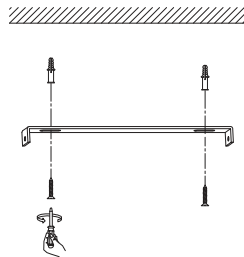

NOVA LUCE

9416930

1

Turn off the general switch

2

Drill holes Apply Plastic Anchors
With Screws

3

Connect The Wires

4

Apply The Glass

5

Apply the side screws

Turn on the general switch