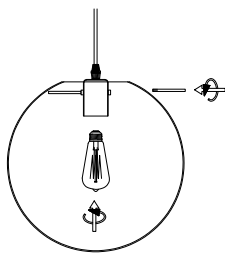

NOVA LUCE

9416930

1

Turn off the general switch

2

Drill holes Apply Plastic Anchors
With Screws

3

Connect The Wires

4

Apply The Glass

5

Apply the side screws

Turn on the general switch