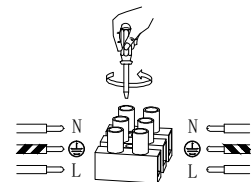

NOVA LUCE

9416930

1

Turn off the general switch

2

Drill holes Apply Plastic Anchors
With Screws

3

Connect The Wires

4

Apply The Glass

5

Apply the side screws

Turn on the general switch