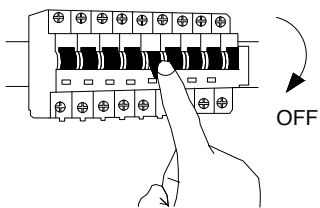

NOVA LUCE

9416930

1

Turn off the general switch

2

Drill holes Apply Plastic Anchors
With Screws

3

Connect The Wires

4

Apply The Glass

5

Apply the side screws

Turn on the general switch