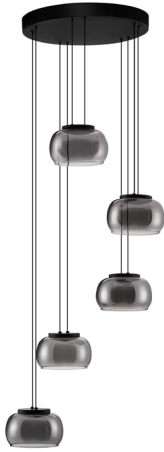

NOVA LUCE

PRODUCT DATASHEET

Version: 001

PRODUCT PHOTOGRAPH

TECHNICAL DRAWING