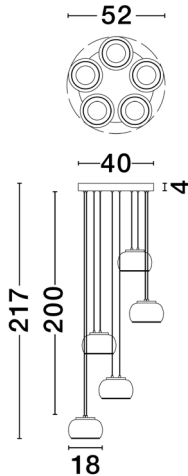

GENERAL INFORMATION

Product Code	9416956
Collection	Decorative
Product Category	Suspension
Product Family	Bios
Mounting Location	Ceiling
Application Environment	Indoor
Specifications	

DIMENSION & WEIGHT

LxWxH (cm)	D: 52 H: 217
Cut out (cm)	N/A
Weight (Kgr)	4.2

MATERIAL & COLOR

Product Color	Black & Smoky Gray
Body Material	Metal & Glass

APPLICATION & MOUNTING

Ambient Working Temp.	Max 45 oC
Type of Protection	IP20
Dimmable	Yes
Type of Dimming	Triac
Mounting type	Surface
Mounting Depth (cm)	N/A
Led Module Replaceable	No
Light Source	LED

NOVA LUCE S.A

Schimatari Viotias
32009, Greece

+30 22620 58 121
+30 22620 56 743

info@novaluce.com
www.novaluce.com