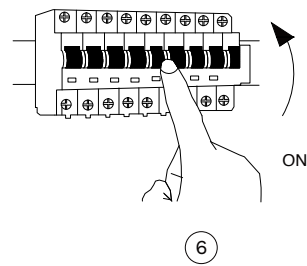

# NOVA LUCE

9420850

1. Turn on general switch
2. Apply plastic anchors with screws
3. Connect the wires
4. Apply the side screws
5. Apply the bulb
6. Turn off general switch