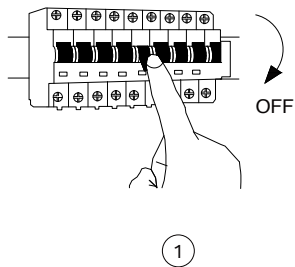

# NOVA LUCE

9420850

1. Turn on general switch
2. Apply plastic anchors with screws
3. Connect the wires
4. Apply the side screws
5. Apply the bulb
6. Turn off general switch