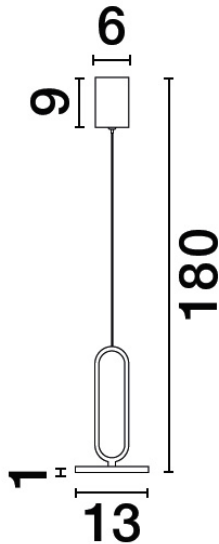

## PRODUCT PHOTOGRAPH

## TECHNICAL DRAWING

## DIMENSION & WEIGHT

LxWxH (cm)	D: 13 H: 180
Cut out (cm)	N/A
Weight (Kgr)	0.5