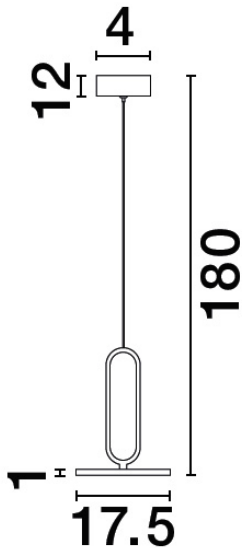

NOVA LUCE

PRODUCT DATASHEET

Version: 001

PRODUCT PHOTOGRAPH

TECHNICAL DRAWING

GENERAL INFORMATION

Product Code	9501208
Collection	Decorative
Product Category	Suspension
Product Family	Gea
Mounting Location	Ceiling
Application Environment	Indoor

DIMENSION & WEIGHT

LxWxH (cm)	D: 17,5 H: 180
Cut out (cm)	N/A
Weight (Kgr)	0.7

MATERIAL & COLOR

Product Color	Sandy Black
Body Material	Aluminium & Acrylic

APPLICATION & MOUNTING

Ambient Working Temp.	Max 45 oC
Type of Protection	IP20
Dimmable	No
Type of Dimming (Optional)	N/A
Mounting type	Ceiling
Mounting Depth (cm)	N/A
Led Module Replaceable	No
Light Source	LED

Power (Nominal)	12W
Input voltage (Nominal)	220-240Vac
Mains Frequency	50/60Hz

PHOTOMETRICAL DATA

Luminous Flux	840 lm
Color Temperature	3000K
Light Color (Designation)	Warm White

WARRANTY

Warranty	3 Years
----------	----------------