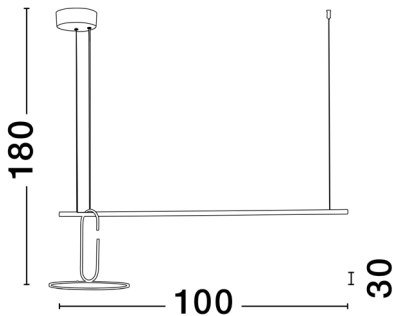

NOVA LUCE

PRODUCT DATASHEET

Version: 001

PRODUCT PHOTOGRAPH

TECHNICAL DRAWING

GENERAL INFORMATION

Product Code	9501209
Collection	Decorative
Product Category	Suspension
Product Family	Gea
Mounting Location	Ceiling
Application Environment	Indoor
Specifications	

DIMENSION & WEIGHT

LxWxH (cm)	L:100 W:30 H:180
Cut out (cm)	N/A
Weight (Kgr)	1.7

MATERIAL & COLOR

Product Color	Black
Body Material	Steel & Aluminium & Acrylic

APPLICATION & MOUNTING

Ambient Working Temp.	Max 45 oC
Type of Protection	IP20
Dimmable	No
Type of Dimming	N/A
Mounting type	Surface
Mounting Depth (cm)	N/A
Led Module Replaceable	No
Light Source	LED

Power (Nominal)	22 W
Input voltage (Nominal)	220-240Vac
Mains Frequency	50/60Hz

PHOTOMETRICAL DATA

Luminous Flux	2600 lm
Color Temperature	3000K
Light Color (Designation)	Warm White

WARRANTY

Warranty	3 Years
----------	----------------