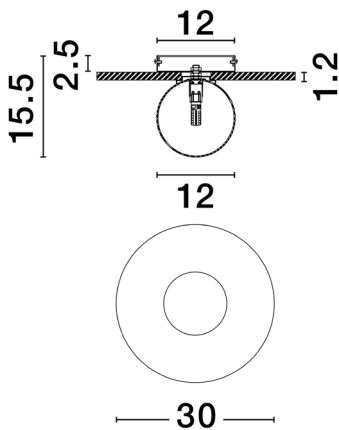

NOVA LUCE

PRODUCT DATASHEET

Version: 001

PRODUCT PHOTOGRAPH

TECHNICAL DRAWING

GENERAL INFORMATION

Product Code	9501251
Collection	Decorative
Product Category	Ceiling
Product Family	Idor
Mounting Location	Ceiling
Application Environment	Indoor
Specifications	

DIMENSION & WEIGHT

LxWxH (cm)	D: 30 H: 15,5
Cut out (cm)	N/A
Weight (Kgr)	2.8

MATERIAL & COLOR

Product Color	White
Body Material	Marble & Glass

APPLICATION & MOUNTING

Ambient Working Temp.	Max 45 oC
Type of Protection	IP20
Dimmable	Depend On Lamp
Type of Dimming	Depend On Lamp
Mounting type	Surface
Mounting Depth (cm)	N/A
Led Module Replaceable	Yes
Light Source	LED G9

Power (Nominal)	5 W
Input voltage (Nominal)	220-240Vac
Mains Frequency	50/60Hz

PHOTOMETRICAL DATA

Luminous Flux	Depend On Lamp
Color Temperature	Depend On Lamp
Light Color (Designation)	Warm White

WARRANTY