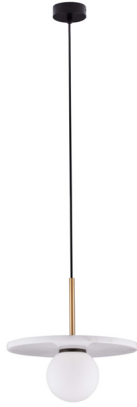

NOVA LUCE

PRODUCT DATASHEET

Version: 001

PRODUCT PHOTOGRAPH

TECHNICAL DRAWING

GENERAL INFORMATION

Product Code	9501253
Collection	Decorative
Product Category	Suspension
Product Family	Idor
Mounting Location	Ceiling
Application Environment	Indoor
Specifications	

DIMENSION & WEIGHT

LxWxH (cm)	D: 30 H: 185
Cut out (cm)	N/A
Weight (Kgr)	3.3

MATERIAL & COLOR

Product Color	White
Body Material	Marble & Glass

APPLICATION & MOUNTING

Ambient Working Temp.	Max 45 oC
Type of Protection	IP20
Dimmable	Depend On Lamp
Type of Dimming	Depend On Lamp
Mounting type	Surface
Mounting Depth (cm)	N/A
Led Module Replaceable	Yes
Light Source	LED G9