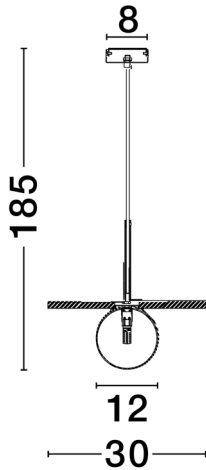

NOVA LUCE

PRODUCT DATASHEET

Version: 001

PRODUCT PHOTOGRAPH

TECHNICAL DRAWING

GENERAL INFORMATION

Product Code	9501253
Collection	Decorative
Product Category	Suspension
Product Family	Idor
Mounting Location	Ceiling
Application Environment	Indoor
Specifications	

DIMENSION & WEIGHT

LxWxH (cm)	D: 30 H: 185
Cut out (cm)	N/A
Weight (Kgr)	3.3

MATERIAL & COLOR

Product Color	White
Body Material	Marble & Glass

APPLICATION & MOUNTING

Ambient Working Temp.	Max 45 oC
Type of Protection	IP20
Dimmable	Depend On Lamp
Type of Dimming	Depend On Lamp
Mounting type	Surface
Mounting Depth (cm)	N/A
Led Module Replaceable	Yes
Light Source	LED G9

Power (Nominal)	5 W
Input voltage (Nominal)	220-240Vac
Mains Frequency	50/60Hz

PHOTOMETRICAL DATA

Luminous Flux	Depend On Lamp
Color Temperature	Depend On Lamp
Light Color (Designation)	Warm White

WARRANTY