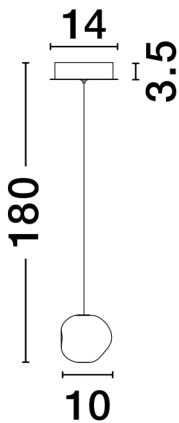

NOVA LUCE

PRODUCT DATASHEET

Version: 001

PRODUCT PHOTOGRAPH

TECHNICAL DRAWING

GENERAL INFORMATION

Product Code	9511011
Collection	Decorative
Product Category	Suspension
Product Family	Ifos
Mounting Location	Ceiling
Application Environment	Indoor
Specifications	

DIMENSION & WEIGHT

LxWxH (cm)	D: 10.5 H: 180
Cut out (cm)	N/A
Weight (Kgr)	1.1

MATERIAL & COLOR

Product Color	Black
Body Material	Metal & Acrylic

APPLICATION & MOUNTING

Ambient Working Temp.	Max 45 oC
Type of Protection	IP20
Dimmable	No
Type of Dimming	N/A
Mounting type	Surface
Mounting Depth (cm)	N/A
Led Module Replaceable	No
Light Source	LED

Power (Nominal)	6 W
Input voltage (Nominal)	220-240Vac
Mains Frequency	50/60Hz

PHOTOMETRICAL DATA

Luminous Flux	270 lm
Color Temperature	3000K
Light Color (Designation)	Warm White

WARRANTY

Warranty	3 Years
----------	----------------