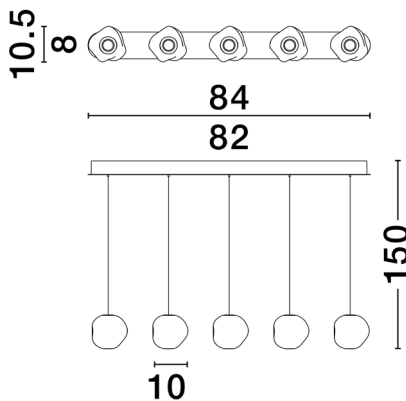

NOVA LUCE

PRODUCT DATASHEET

Version: 001

PRODUCT PHOTOGRAPH

TECHNICAL DRAWING

GENERAL INFORMATION

Product Code	9511013
Collection	Decorative
Product Category	Suspension
Product Family	Ifos
Mounting Location	Ceiling
Application Environment	Indoor
Specifications	

DIMENSION & WEIGHT

LxWxH (cm)	L: 84 W: 10.5 H: 150
Cut out (cm)	N/A
Weight (Kgr)	4.3

MATERIAL & COLOR

Product Color	Black
Body Material	Metal & Acrylic

APPLICATION & MOUNTING

Ambient Working Temp.	Max 45 oC
Type of Protection	IP20
Dimmable	Yes
Type of Dimming	Triac
Mounting type	Surface
Mounting Depth (cm)	N/A
Led Module Replaceable	No
Light Source	LED

Power (Nominal)	25 W
Input voltage (Nominal)	220-240Vac
Mains Frequency	50/60Hz

PHOTOMETRICAL DATA

Luminous Flux	1341 lm
Color Temperature	3000K
Light Color (Designation)	Warm White

WARRANTY

Warranty	3 Years
----------	----------------