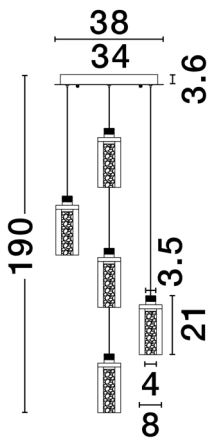

NOVA LUCE

PRODUCT DATASHEET

Version: 001

PRODUCT PHOTOGRAPH

TECHNICAL DRAWING

GENERAL INFORMATION

Product Code	9520011
Collection	Decorative
Product Category	Drivers
Product Family	Lune
Mounting Location	N/A
Application Environment	Indoor
Specifications	

DIMENSION & WEIGHT

LxWxH (cm)	D: 38 H: 190
Cut out (cm)	N/A
Weight (Kgr)	6.2

MATERIAL & COLOR

Product Color	Black & Chrome
Body Material	Steel & Aluminium & Glass

APPLICATION & MOUNTING

Ambient Working Temp.	Max 45 oC
Type of Protection	IP20
Dimmable	Yes
Type of Dimming	Triac
Mounting type	Surface
Mounting Depth (cm)	N/A
Led Module Replaceable	No
Light Source	LED

Power (Nominal)	38 W
Input voltage (Nominal)	220-240Vac
Mains Frequency	50/60Hz

PHOTOMETRICAL DATA

Luminous Flux	1254 lm
Color Temperature	3000K
Light Color (Designation)	Warm White

WARRANTY

Warranty	3 Years
----------	----------------