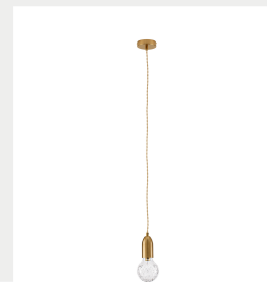

# NOVA LUCE

**Supplier's name or trade mark:** NOVA LUCE S.A  
**Supplier's address:** SCHIMATARI VIOTIAS 32009, GREECE  
**Model identifier:** 9536412  
**Type of light source:** LED G9 1x6 Watt Bulb Excluded

### General Information

Material number	9536412
Type	Modern pendant metal
Product segment	INDOOR

### Dimensions

Length (in cm)	-
Diameter (in cm)	9.5 cm
Width (in cm)	
Height (in cm)	120 cm
Net Weight	

### Material & Colour

Enclosure Material	Metal
Colour	Brass
Adjustable	Yes