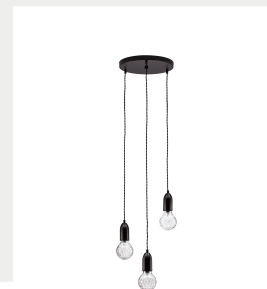

NOVA LUCE

Supplier's name or trade mark: NOVA LUCE S.A
Supplier's address: SCHIMATARI VIOTIAS 32009, GREECE
Model identifier: 9536418
Type of light source: LED G9 3x6 Watt Bulb Excluded

Product information Sheet

General Information

Material number	9536418
Type	Modern pendant metal
Product segment	INDOOR

Dimensions

Length (in cm)	-
Diameter (in cm)	30 cm
Width (in cm)	
Height (in cm)	150 cm
Net Weight	

Material & Colour

Enclosure Material	Metal & Clear Glass
Colour	Black Metal
Adjustable	Yes

Functionality

Switch Type	
Function	
Battery	
USB Charger	

Technical Information

Protection Degree	IP20
Protection Class	
Mains Voltage	230V
max. Wattage	G9 3x6 W
Lumen	
Equivalence With Incandescent Lamp (W)	
Colour Temperature	
Nominal Lifetime (in h)	
Switching Cycles	
Colour Rendering Index (Ra, CRI)	
Rated Lamp Power (0,1W precision)	
Colour Tolerance (LED, SDCM)	
UGR	