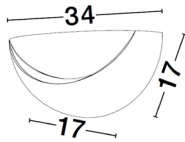

TECHNICAL DRAWING