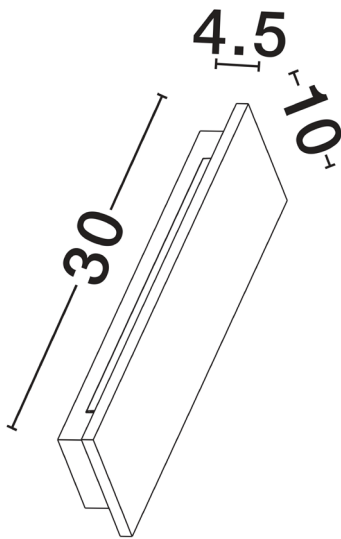

NOVA LUCE

PRODUCT DATASHEET

Version: 001

PRODUCT PHOTOGRAPH

GENERAL INFORMATION

Product Code	9540234
Collection	Outdoor
Product Category	Wall
Product Family	Luna
Mounting Location	Wall
Application Environment	Outdoor
Specifications	Antisalt Protection

DIMENSION & WEIGHT

LxWxH (cm)	L: 30 W: 10 H: 4,5
Cut out (cm)	N/A
Weight (Kgr)	1.3

TECHNICAL DRAWING

MATERIAL & COLOR

Product Color	Black
Body Material	Concrete

APPLICATION & MOUNTING

Ambient Working Temp.	Max 60 oC
Type of Protection	IP65
Dimmable	No
Type of Dimming (Optional)	N/A
Mounting type	Surface
Mounting Depth (cm)	N/A
Led Module Replaceable	Yes
Light Source	LED

NOVA LUCE S.A

Schimatari Viotias
32009, Greece

+30 22620 58 121
+30 22620 56 743

info@novaluce.com
www.novaluce.com