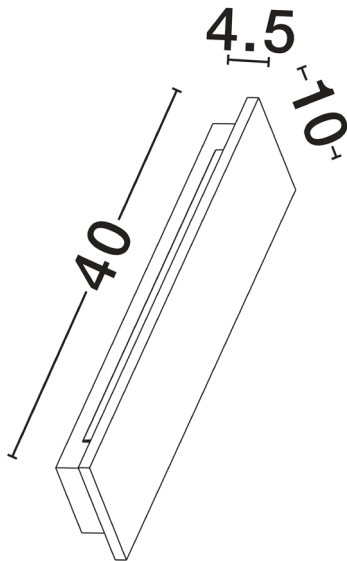

NOVA LUCE

PRODUCT DATASHEET

Version: 001

PRODUCT PHOTOGRAPH

TECHNICAL DRAWING

GENERAL INFORMATION

Product Code	9540235
Collection	Outdoor
Product Category	Wall
Product Family	Luna
Mounting Location	Wall
Application Environment	Outdoor
Specifications	Antisalt Protection

DIMENSION & WEIGHT

LxWxH (cm)	L: 40 W: 10 H: 4,5
Cut out (cm)	N/A
Weight (Kgr)	1.7

MATERIAL & COLOR

Product Color	Black
Body Material	Concrete

APPLICATION & MOUNTING

Ambient Working Temp.	Max 60 oC
Type of Protection	IP65
Dimmable	No
Type of Dimming (Optional)	N/A
Mounting type	Surface
Mounting Depth (cm)	N/A
Led Module Replaceable	Yes
Light Source	LED

Power (Nominal)	11 W
Input voltage (Nominal)	220-240Vac
Mains Frequency	50/60Hz

PHOTOMETRICAL DATA

Luminous Flux	644 lm
Color Temperature	3000 K
Light Color (Designation)	Warm White

WARRANTY

Warranty	3 Years
----------	----------------