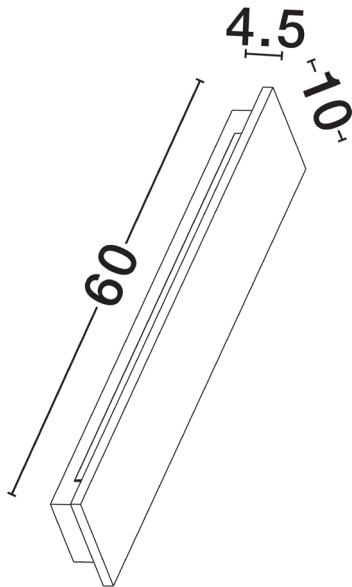

NOVA LUCE

PRODUCT DATASHEET

Version: 001

PRODUCT PHOTOGRAPH

TECHNICAL DRAWING

GENERAL INFORMATION

Product Code	9540236
Collection	Outdoor
Product Category	Wall
Product Family	Luna
Mounting Location	Wall
Application Environment	Outdoor
Specifications	Antisalt Protection

DIMENSION & WEIGHT

LxWxH (cm)	L: 60 W: 10 H: 4,5
Cut out (cm)	N/A
Weight (Kgr)	2.8

MATERIAL & COLOR

Product Color	Black
Body Material	Concrete

APPLICATION & MOUNTING

Ambient Working Temp.	Max 60 oC
Type of Protection	IP65
Dimmable	No
Type of Dimming (Optional)	N/A
Mounting type	Surface
Mounting Depth (cm)	N/A
Led Module Replaceable	Yes
Light Source	LED

Power (Nominal)	19 W
Input voltage (Nominal)	220-240Vac
Mains Frequency	50/60Hz

PHOTOMETRICAL DATA

Luminous Flux	1191 lm
Color Temperature	3000 K
Light Color (Designation)	Warm White

WARRANTY

Warranty	3 Years
----------	----------------