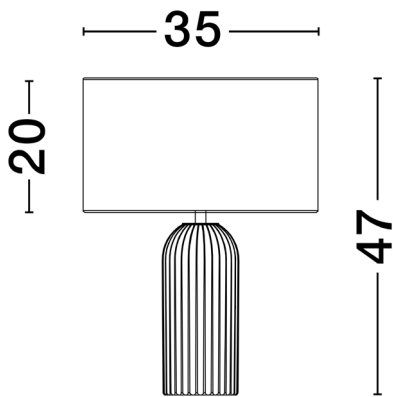

NOVA LUCE

PRODUCT DATASHEET

Version: 001

PRODUCT PHOTOGRAPH

TECHNICAL DRAWING

GENERAL INFORMATION

Product Code	9540244
Collection	Decorative
Product Category	Table
Product Family	Ammos
Mounting Location	N/A
Application Environment	Indoor
Specifications	

DIMENSION & WEIGHT

LxWxH (cm)	D: 35 H: 47
Cut out (cm)	N/A
Weight (Kgr)	2.1

MATERIAL & COLOR

Product Color	Gray & White
Body Material	Fabric & Concrete

APPLICATION & MOUNTING

Ambient Working Temp.	Max 45 oC
Type of Protection	IP20
Dimmable	Depend On Lamp
Type of Dimming	Depend On Lamp
Mounting type	N/A
Mounting Depth (cm)	N/A
Led Module Replaceable	Yes
Light Source	LED E27