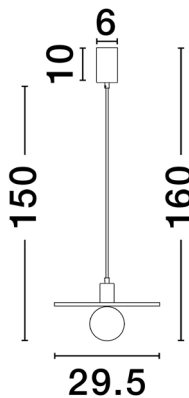

NOVA LUCE

PRODUCT DATASHEET

Version: 001

PRODUCT PHOTOGRAPH

TECHNICAL DRAWING

GENERAL INFORMATION

Product Code	9540246
Collection	Decorative
Product Category	Suspension
Product Family	Vrahos
Mounting Location	Ceiling
Application Environment	Indoor
Specifications	

DIMENSION & WEIGHT

LxWxH (cm)	D: 29.5 H: 160
Cut out (cm)	N/A
Weight (Kgr)	2.1

MATERIAL & COLOR

Product Color	Beige
Body Material	Concrete

APPLICATION & MOUNTING

Ambient Working Temp.	Max 45 oC
Type of Protection	IP20
Dimmable	Depend On Lamp
Type of Dimming	Depend On Lamp
Mounting type	Surface
Mounting Depth (cm)	N/A
Led Module Replaceable	Yes
Light Source	LED E27

Power (Nominal)	12 W
Input voltage (Nominal)	220-240Vac
Mains Frequency	50/60Hz

PHOTOMETRICAL DATA

Luminous Flux	Depend On Lamp
Color Temperature	Depend On Lamp
Light Color (Designation)	Warm White

WARRANTY