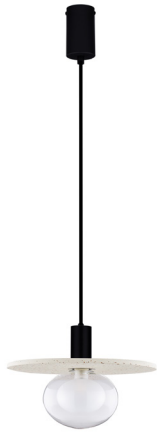

NOVA LUCE

PRODUCT DATASHEET

Version: 001

PRODUCT PHOTOGRAPH

TECHNICAL DRAWING

GENERAL INFORMATION

Product Code	9540246
Collection	Decorative
Product Category	Suspension
Product Family	Vrahos
Mounting Location	Ceiling
Application Environment	Indoor
Specifications	

DIMENSION & WEIGHT

LxWxH (cm)	D: 29.5 H: 160
Cut out (cm)	N/A
Weight (Kgr)	2.1

MATERIAL & COLOR

Product Color	Beige
Body Material	Concrete

APPLICATION & MOUNTING

Ambient Working Temp.	Max 45 oC
Type of Protection	IP20
Dimmable	Depend On Lamp
Type of Dimming	Depend On Lamp
Mounting type	Surface
Mounting Depth (cm)	N/A
Led Module Replaceable	Yes
Light Source	LED E27