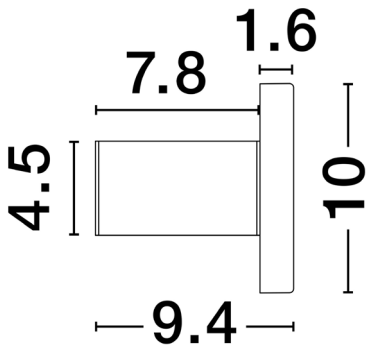

NOVA LUCE

PRODUCT DATASHEET

Version: 001

PRODUCT PHOTOGRAPH

GENERAL INFORMATION

Product Code	9540247
Collection	Decorative
Product Category	Wall
Product Family	Nano
Mounting Location	Wall
Application Environment	Indoor
Specifications	

DIMENSION & WEIGHT

LxWxH (cm)	D: 10 H: 9.4
Cut out (cm)	N/A
Weight (Kgr)	0.4

TECHNICAL DRAWING

MATERIAL & COLOR

Product Color	Black
Body Material	Aluminium

APPLICATION & MOUNTING

Ambient Working Temp.	Max 45 oC
Type of Protection	IP20
Dimmable	No
Type of Dimming	N/A
Mounting type	Surface
Mounting Depth (cm)	N/A
Led Module Replaceable	No
Light Source	LED

Power (Nominal)	5 W
Input voltage (Nominal)	220-240Vac
Mains Frequency	50/60Hz

PHOTOMETRICAL DATA

Luminous Flux	152 lm
Color Temperature	3000K
Light Color (Designation)	Warm White

WARRANTY

Warranty	3 Years
----------	----------------