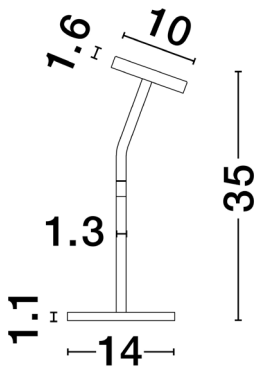

NOVA LUCE

PRODUCT DATASHEET

Version: 001

PRODUCT PHOTOGRAPH

TECHNICAL DRAWING

GENERAL INFORMATION

Product Code	9540251
Collection	Decorative
Product Category	Table
Product Family	Logos
Mounting Location	N/A
Application Environment	Indoor
Specifications	

DIMENSION & WEIGHT

LxWxH (cm)	D: 14 H: 35
Cut out (cm)	N/A
Weight (Kgr)	1.8

MATERIAL & COLOR

Product Color	Black
Body Material	Aluminium & Steel

APPLICATION & MOUNTING

Ambient Working Temp.	Max 45 oC
Type of Protection	IP20
Dimmable	No
Type of Dimming	N/A
Mounting type	N/A
Mounting Depth (cm)	N/A
Led Module Replaceable	No
Light Source	LED

Power (Nominal)	5 W
Input voltage (Nominal)	220-240Vac
Mains Frequency	50/60Hz

PHOTOMETRICAL DATA

Luminous Flux	294 lm
Color Temperature	3000K
Light Color (Designation)	Warm White

WARRANTY

Warranty	3 Years
----------	----------------