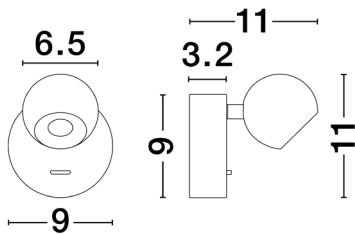

NOVA LUCE

PRODUCT DATASHEET

Version: 001

PRODUCT PHOTOGRAPH

GENERAL INFORMATION

Product Code	9540255
Collection	Decorative
Product Category	Wall
Product Family	Sfera
Mounting Location	Wall
Application Environment	Indoor
Specifications	

DIMENSION & WEIGHT

LxWxH (cm)	D: 9 H: 11
Cut out (cm)	N/A
Weight (Kgr)	0.6

TECHNICAL DRAWING

MATERIAL & COLOR

Product Color	Black
Body Material	Aluminium & Steel

APPLICATION & MOUNTING

Ambient Working Temp.	Max 45 oC
Type of Protection	IP20
Dimmable	No
Type of Dimming	N/A
Mounting type	Surface
Mounting Depth (cm)	N/A
Led Module Replaceable	No
Light Source	LED

Power (Nominal)	6 W
Input voltage (Nominal)	220-240Vac
Mains Frequency	50/60Hz

PHOTOMETRICAL DATA

Luminous Flux	576 lm
Color Temperature	3000K
Light Color (Designation)	Warm White

WARRANTY

Warranty	3 Years
----------	----------------