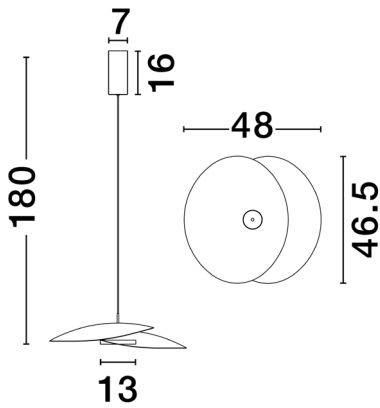

GENERAL INFORMATION

Product Code	9580697
Collection	Decorative
Product Category	Suspension
Product Family	Olea
Mounting Location	Ceiling
Application Environment	Indoor
Specifications	

DIMENSION & WEIGHT

LxWxH (cm)	D: 48 H: 180
Cut out (cm)	N/A
Weight (Kgr)	2.8

MATERIAL & COLOR

Product Color	White
Body Material	Aluminium

APPLICATION & MOUNTING

Ambient Working Temp.	Max 45 oC
Type of Protection	IP20
Dimmable	Yes
Type of Dimming	Triac
Mounting type	Surface
Mounting Depth (cm)	N/A
Led Module Replaceable	No
Light Source	LED

NOVA LUCE S.A

Schimatari Viotias
32009, Greece

+30 22620 58 121
+30 22620 56 743

info@novaluce.com
www.novaluce.com