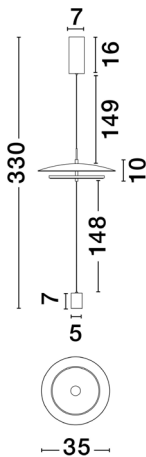

### PRODUCT PHOTOGRAPH

### TECHNICAL DRAWING

### DIMENSION & WEIGHT

LxWxH (cm)	D: 35 H: 330
Cut out (cm)	N/A
Weight (Kgr)	2.9