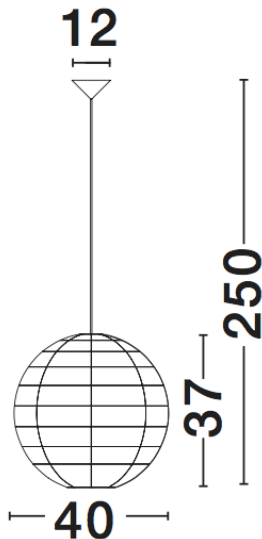

GENERAL INFORMATION

Product Code	9581501
Collection	Decorative
Product Category	Suspension
Product Family	Melody
Mounting Location	Ceiling
Application Environment	Indoor

DIMENSION & WEIGHT

LxWxH (cm)	D: 40 H: 250
Cut out (cm)	N/A
Weight (Kgr)	1.1

MATERIAL & COLOR

Product Color	Natural Bamboo
Body Material	Rattan

APPLICATION & MOUNTING

Ambient Working Temp.	Max 45 oC
Type of Protection	IP20
Dimmable	Depends on the lamp
Type of Dimming (Optional)	N/A
Mounting type	Ceiling
Mounting Depth (cm)	N/A
Led Module Replaceable	Yes
Light Source	LED E27

NOVA LUCE S.A

Schimatari Viotias
32009, Greece

+30 22620 58 121
+30 22620 56 743

info@novaluce.com
www.novaluce.com