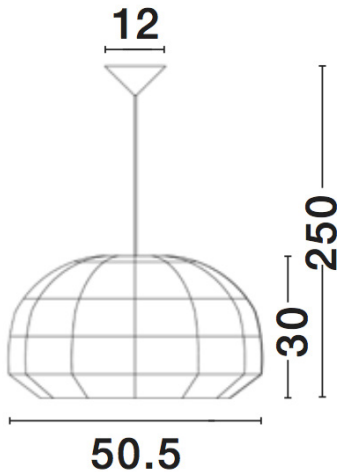

GENERAL INFORMATION

Product Code	9586431
Collection	Decorative
Product Category	Suspension
Product Family	Melody
Mounting Location	Ceiling
Application Environment	Indoor

DIMENSION & WEIGHT

LxWxH (cm)	D: 50,5 H: 250
Cut out (cm)	N/A
Weight (Kgr)	1.5

MATERIAL & COLOR

Product Color	Ivory
Body Material	Rattan

APPLICATION & MOUNTING

Ambient Working Temp.	Max 45 oC
Type of Protection	IP20
Dimmable	Depends on the lamp
Type of Dimming (Optional)	N/A
Mounting type	Ceiling
Mounting Depth (cm)	N/A
Led Module Replaceable	Yes
Light Source	LED E27

NOVA LUCE S.A

Schimatari Viotias
32009, Greece

+30 22620 58 121
+30 22620 56 743

info@novaluce.com
www.novaluce.com