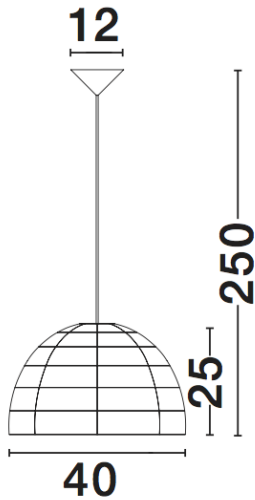

## PRODUCT PHOTOGRAPH

## TECHNICAL DRAWING

## DIMENSION & WEIGHT

LxWxH (cm)	D: 40 H: 250
Cut out (cm)	N/A
Weight (Kgr)	1.2