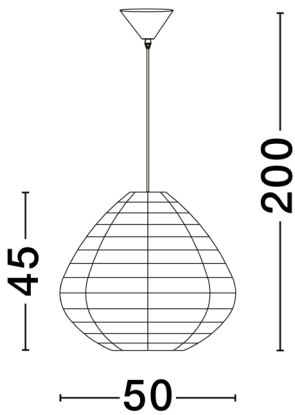

NOVA LUCE

PRODUCT DATASHEET

Version: 001

PRODUCT PHOTOGRAPH

TECHNICAL DRAWING

GENERAL INFORMATION

Product Code	9586518
Collection	Decorative
Product Category	Suspension
Product Family	Melody
Mounting Location	Ceiling
Application Environment	Indoor
Specifications	

DIMENSION & WEIGHT

LxWxH (cm)	D:50 H1:45 H2:200
Cut out (cm)	N/A
Weight (Kgr)	1.9

MATERIAL & COLOR

Product Color	Black
Body Material	Paper Rope & Fabric

APPLICATION & MOUNTING

Ambient Working Temp.	Max 45 oC
Type of Protection	IP20
Dimmable	Depend On Lamp
Type of Dimming	Depend On Lamp
Mounting type	Surface
Mounting Depth (cm)	N/A
Led Module Replaceable	Yes
Light Source	LED E27

Power (Nominal)	12 W
Input voltage (Nominal)	220-240Vac
Mains Frequency	50/60Hz

PHOTOMETRICAL DATA

Luminous Flux	Depend On Lamp
Color Temperature	Depend On Lamp
Light Color (Designation)	Warm White

WARRANTY