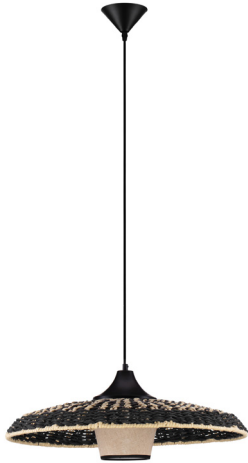

NOVA LUCE

PRODUCT DATASHEET

Version: 001

PRODUCT PHOTOGRAPH

TECHNICAL DRAWING

GENERAL INFORMATION

Product Code	9586520
Collection	Decorative
Product Category	Suspension
Product Family	Capa
Mounting Location	Ceiling
Application Environment	Indoor
Specifications	

DIMENSION & WEIGHT

LxWxH (cm)	D:61 H1:13 H2:200
Cut out (cm)	N/A
Weight (Kgr)	1.9

MATERIAL & COLOR

Product Color	Natural
Body Material	Rattan

APPLICATION & MOUNTING

Ambient Working Temp.	Max 45 oC
Type of Protection	IP20
Dimmable	Depend On Lamp
Type of Dimming	Depend On Lamp
Mounting type	Surface
Mounting Depth (cm)	N/A
Led Module Replaceable	Yes
Light Source	LED E27