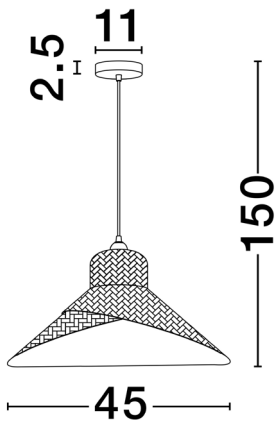

NOVA LUCE

PRODUCT DATASHEET

Version: 001

PRODUCT PHOTOGRAPH

TECHNICAL DRAWING

GENERAL INFORMATION

Product Code	9586520
Collection	Decorative
Product Category	Suspension
Product Family	Capa
Mounting Location	Ceiling
Application Environment	Indoor
Specifications	

DIMENSION & WEIGHT

LxWxH (cm)	D:61 H1:13 H2:200
Cut out (cm)	N/A
Weight (Kgr)	1.9

MATERIAL & COLOR

Product Color	Natural
Body Material	Rattan

APPLICATION & MOUNTING

Ambient Working Temp.	Max 45 oC
Type of Protection	IP20
Dimmable	Depend On Lamp
Type of Dimming	Depend On Lamp
Mounting type	Surface
Mounting Depth (cm)	N/A
Led Module Replaceable	Yes
Light Source	LED E27

Power (Nominal)	12 W
Input voltage (Nominal)	220-240Vac
Mains Frequency	50/60Hz

PHOTOMETRICAL DATA

Luminous Flux	Depend On Lamp
Color Temperature	Depend On Lamp
Light Color (Designation)	Warm White

WARRANTY