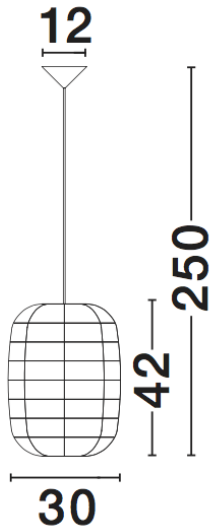

### PRODUCT PHOTOGRAPH

### TECHNICAL DRAWING

### DIMENSION & WEIGHT

LxWxH (cm)	D: 30 H: 250
Cut out (cm)	N/A
Weight (Kgr)	1.1