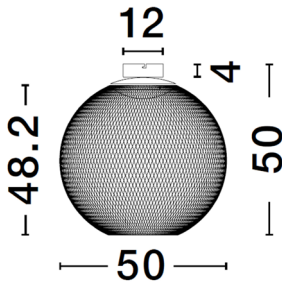

NOVA LUCE

PRODUCT DATASHEET

Version: 001

PRODUCT PHOTOGRAPH

TECHNICAL DRAWING

GENERAL INFORMATION

Product Code	9620154
Collection	Decorative
Product Category	Ceiling
Product Family	Kinetic
Mounting Location	Ceiling
Application Environment	Indoor
Specifications	

DIMENSION & WEIGHT

LxWxH (cm)	D: 50 H: 50
Cut out (cm)	N/A
Weight (Kgr)	3.0

MATERIAL & COLOR

Product Color	Black
Body Material	Metal & Acrylic

APPLICATION & MOUNTING

Ambient Working Temp.	Max 45 oC
Type of Protection	IP20
Dimmable	No
Type of Dimming	N/A
Mounting type	Surface
Mounting Depth (cm)	N/A
Led Module Replaceable	No
Light Source	LED

Power (Nominal)	24 W
Input voltage (Nominal)	220-240Vac
Mains Frequency	50/60Hz

PHOTOMETRICAL DATA

Luminous Flux	727 lm
Color Temperature	3000K
Light Color (Designation)	Warm White

WARRANTY

Warranty	3 Years
----------	----------------