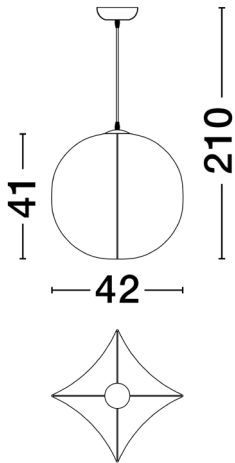

GENERAL INFORMATION

Product Code	9620165
Collection	Decorative
Product Category	Suspension
Product Family	Pierida
Mounting Location	Ceiling
Application Environment	Indoor
Specifications	

DIMENSION & WEIGHT

LxWxH (cm)	D: 42 H: 210
Cut out (cm)	N/A
Weight (Kgr)	1.1

MATERIAL & COLOR

Product Color	White
Body Material	Mulberry Silk

APPLICATION & MOUNTING

Ambient Working Temp.	Max 45 oC
Type of Protection	IP20
Dimmable	Depend On Lamp
Type of Dimming	Depend On Lamp
Mounting type	Surface
Mounting Depth (cm)	N/A
Led Module Replaceable	Yes
Light Source	LED E27

NOVA LUCE S.A

Schimatari Viotias
32009, Greece

+30 22620 58 121
+30 22620 56 743

info@novaluce.com
www.novaluce.com