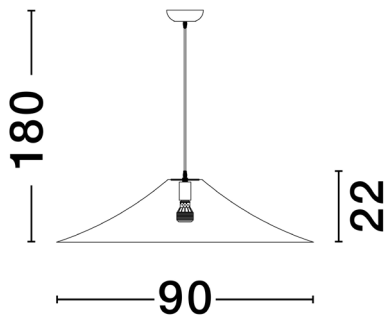

GENERAL INFORMATION

Product Code	9620167
Collection	Decorative
Product Category	Suspension
Product Family	Oket
Mounting Location	Ceiling
Application Environment	Indoor
Specifications	

DIMENSION & WEIGHT

LxWxH (cm)	D: 90 H: 180
Cut out (cm)	N/A
Weight (Kgr)	4.2

MATERIAL & COLOR

Product Color	White
Body Material	Mulberry Silk

APPLICATION & MOUNTING

Ambient Working Temp.	Max 45 oC
Type of Protection	IP20
Dimmable	Depend On Lamp
Type of Dimming	Depend On Lamp
Mounting type	Surface
Mounting Depth (cm)	N/A
Led Module Replaceable	Yes
Light Source	LED E27

NOVA LUCE S.A

Schimatari Viotias
32009, Greece

+30 22620 58 121
+30 22620 56 743

info@novaluce.com
www.novaluce.com